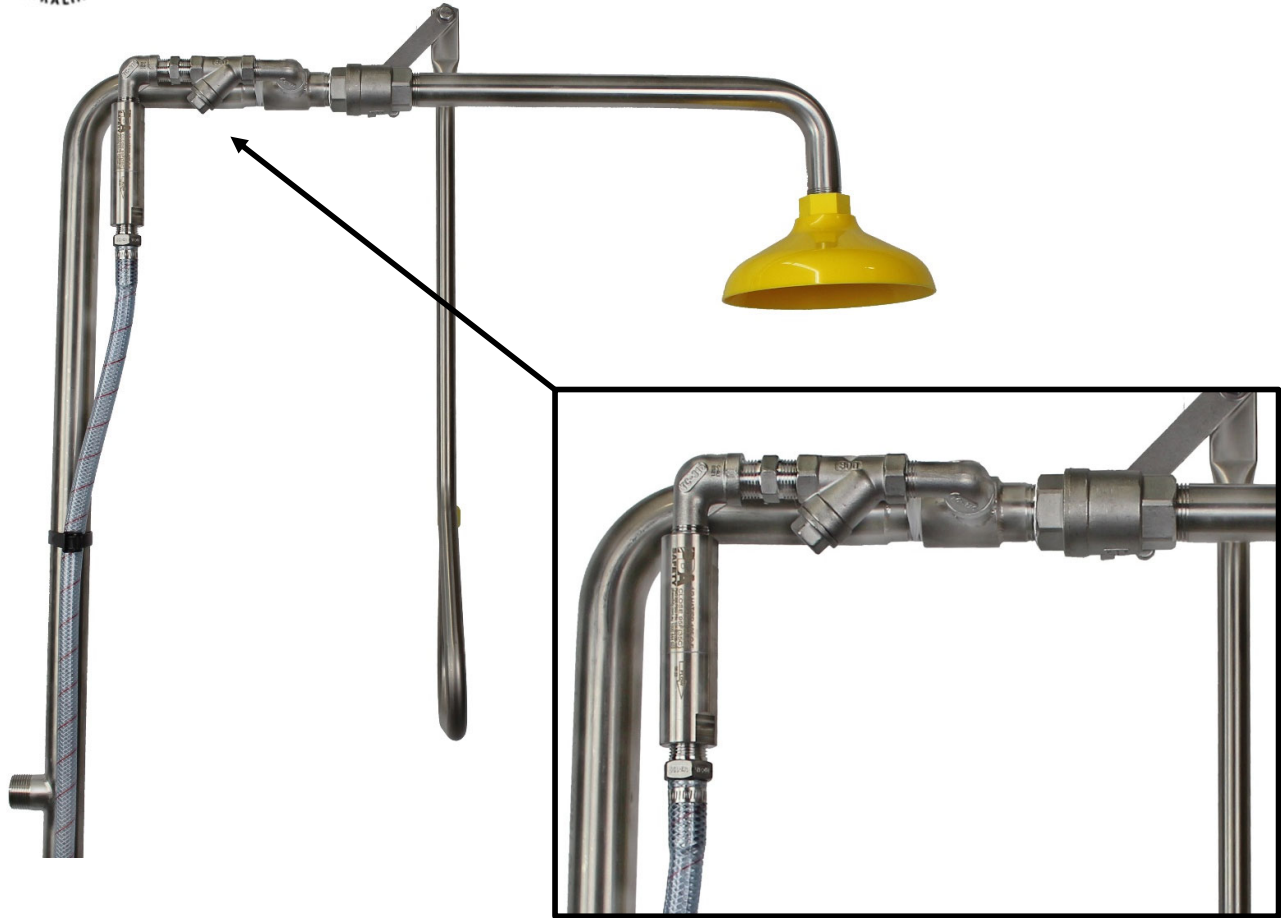

SE ½ HAT SP 105 TM Retro

Top Mount Thermal Relief Anti Scald Valve & Strainer Retro Kit

Top Mount Anti Scald Valve Retro Fit Kit is fitted behind the 25mm Ball Valve as shown in the images above.

Victoria: (03) 9464 4155